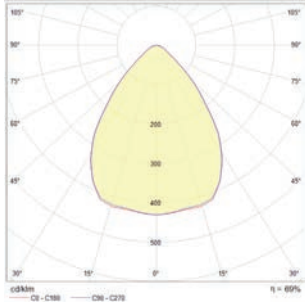

Photometric data

Separación [m]	Diámetro cónico [m]	Intensidad luminosa [lx]	RG0	RG1*	RG2	RG3
0.5	0.80	5700	Exempt from risk	Low risk	Moderate risk	High risk
1.0	1.60	1402	Exempt from risk	Low risk	Moderate risk	High risk
1.5	2.35	644	Exempt from risk	Low risk	Moderate risk	High risk
2.0	3.19	361	Exempt from risk	Low risk	Moderate risk	High risk
2.5	3.99	231	Exempt from risk	Low risk	Moderate risk	High risk
3.0	4.79	160	Exempt from risk	Low risk	Moderate risk	High risk