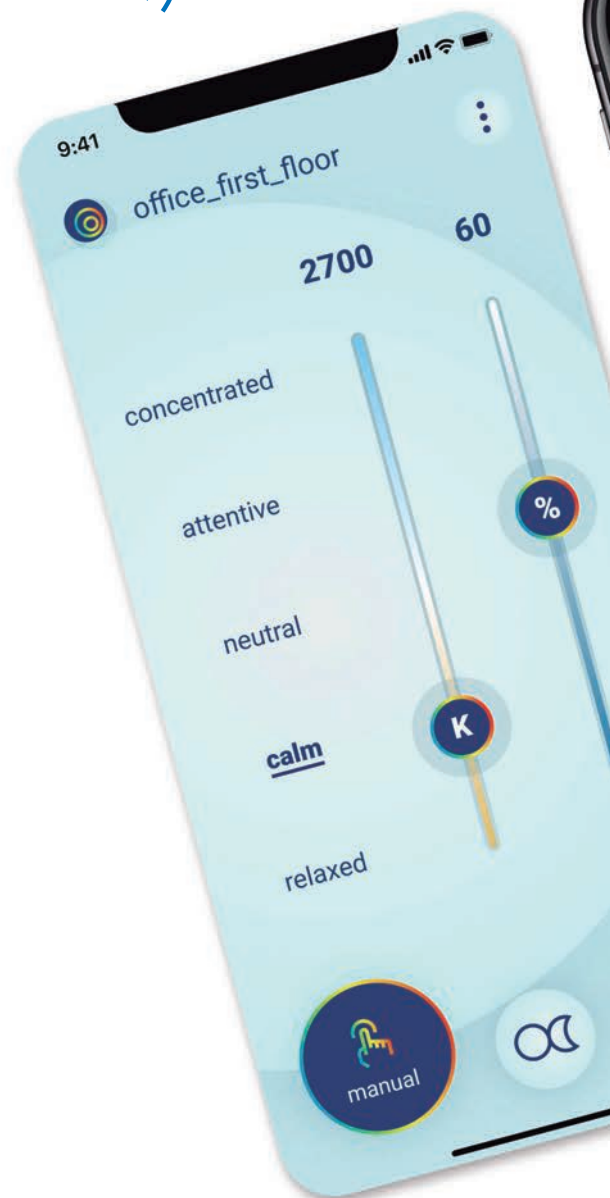

A new tool with an intuitive and minimalist design with state-of-the-art technology to manage healthy lighting in a flexible, intelligent and comfortable way.

Bluetooth remote control
password protected.

saLuz®
Easy APP CONTROL

FREE APP
Available for IOS and ANDROID

Twice as easy

Enjoy **automatic and immediate tuning**, with significant savings in installation costs and a personalized and comfortable control experience.

Three control modes

SaLuz® *Easy* includes three control modes, allowing automatic synchronization with the solar cycle in any location, customizing atmospheres and programming daily lighting sequences.